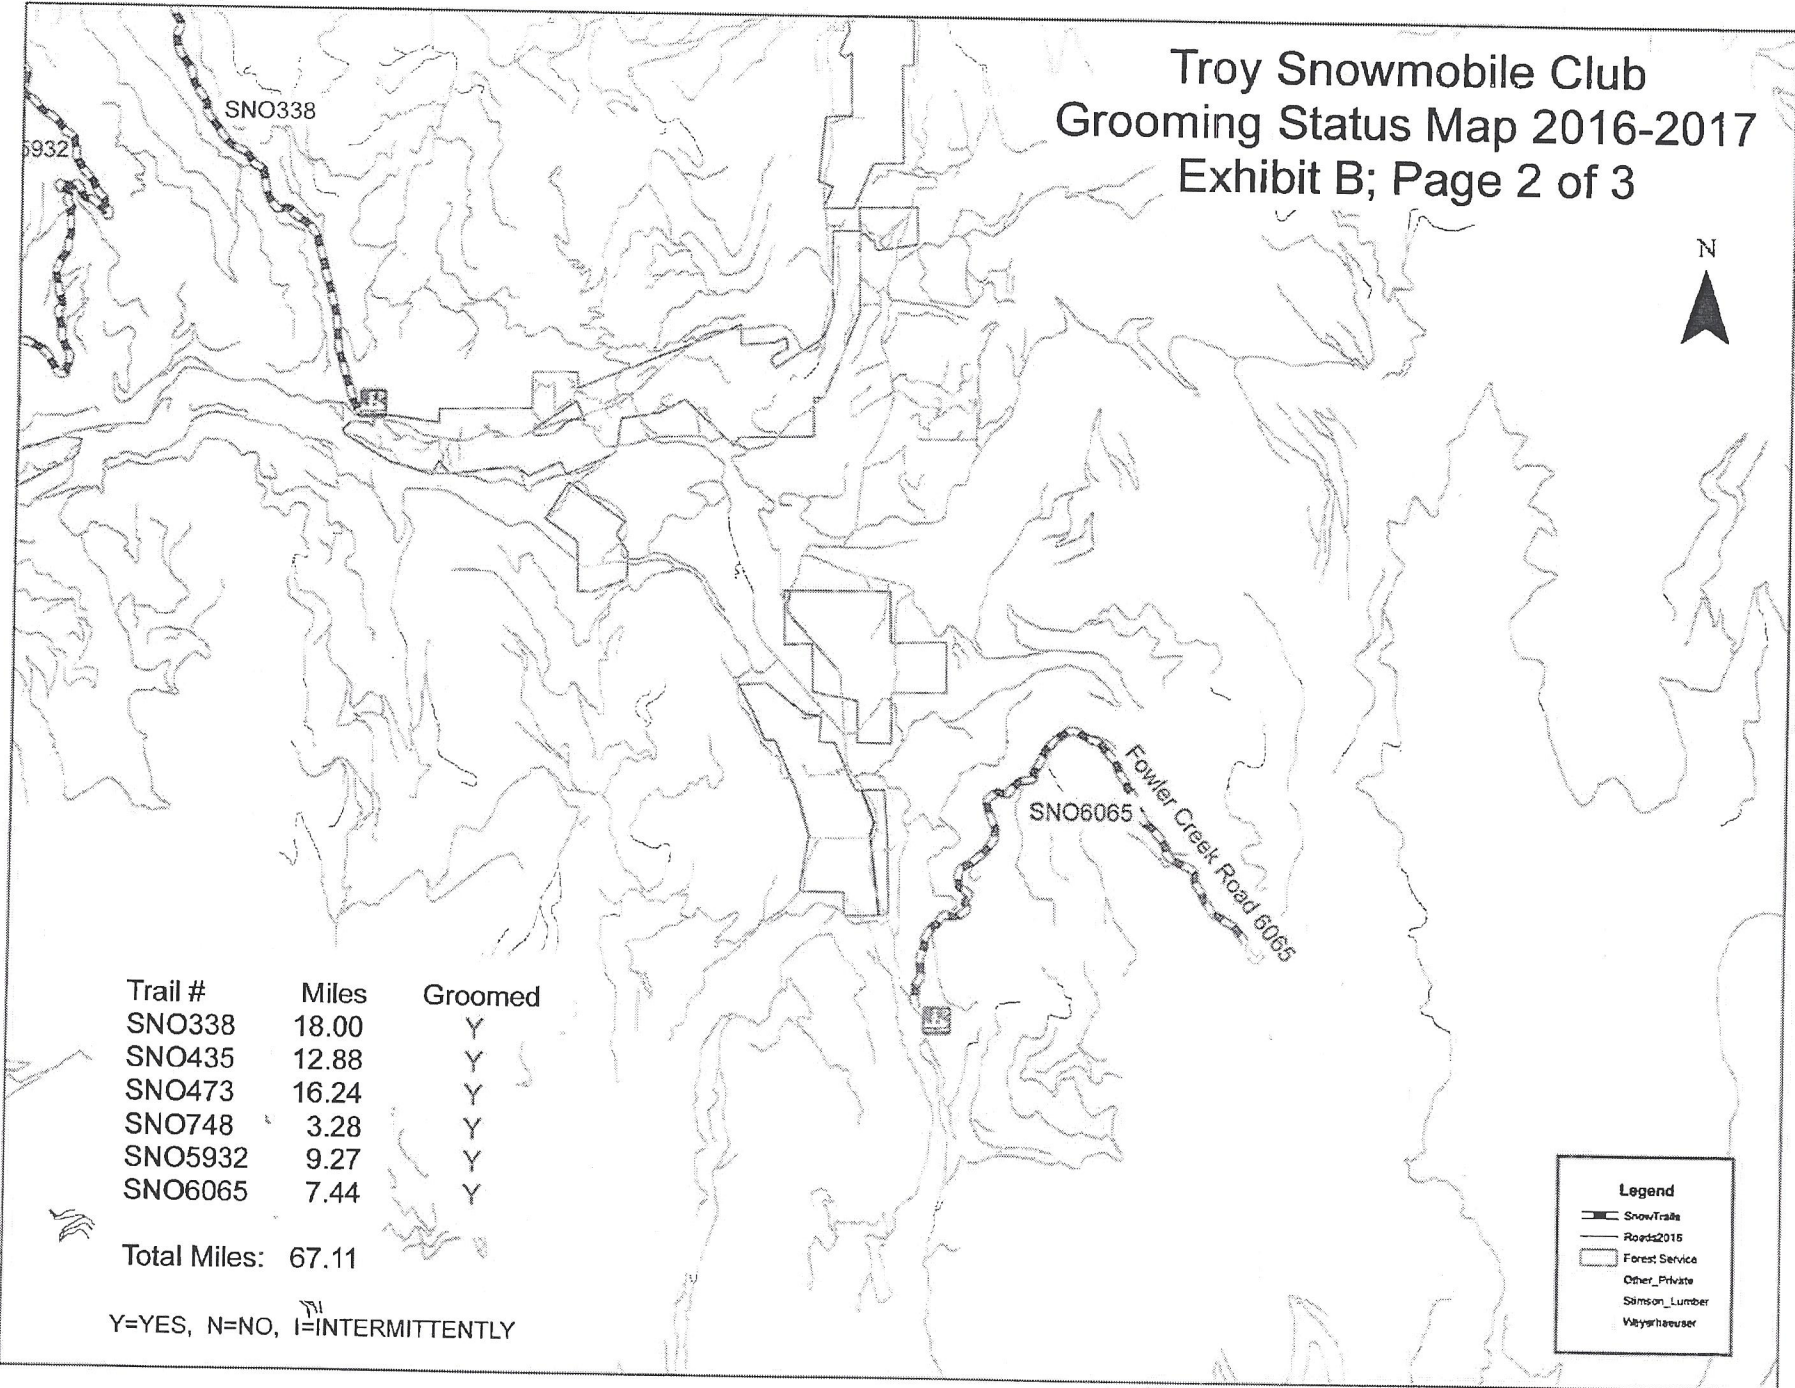

# Troy Snowmobile Club Grooming Status Map 2016-2017 Exhibit B; Page 1 of 3

N

Trail #	Miles	Groomed
SNO338	18.00	Y
SNO435	12.88	Y
SNO473	16.24	Y
SNO748	3.28	Y
SNO5932	9.27	Y
SNO6065	7.44	Y

Total Miles: 67.11

Y=YES, N=NO, I=INTERMITTENTLY

**Legend**

-  Snow Trails
-  Roads2016
-  Forest Service
-  Other\_Private
-  Simson\_Lumber
-  Weyerhaeuser

# Troy Snowmobile Club Grooming Status Map 2016-2017 Exhibit B; Page 2 of 3

Trail #	Miles	Groomed
SNO338	18.00	Y
SNO435	12.88	Y
SNO473	16.24	Y
SNO748	3.28	Y
SNO5932	9.27	Y
SNO6065	7.44	Y

Total Miles: 67.11

# Troy Snowmobile Club Grooming Status Map 2016-2017 Exhibit B; Page 3 of 3

Trail #	Miles	Groomed
SNO338	18.00	Y
SNO435	12.88	Y
SNO473	16.24	Y
SNO748	3.28	Y
SNO5932	9.27	Y
SNO6065	7.44	Y

Total Miles: 67.11