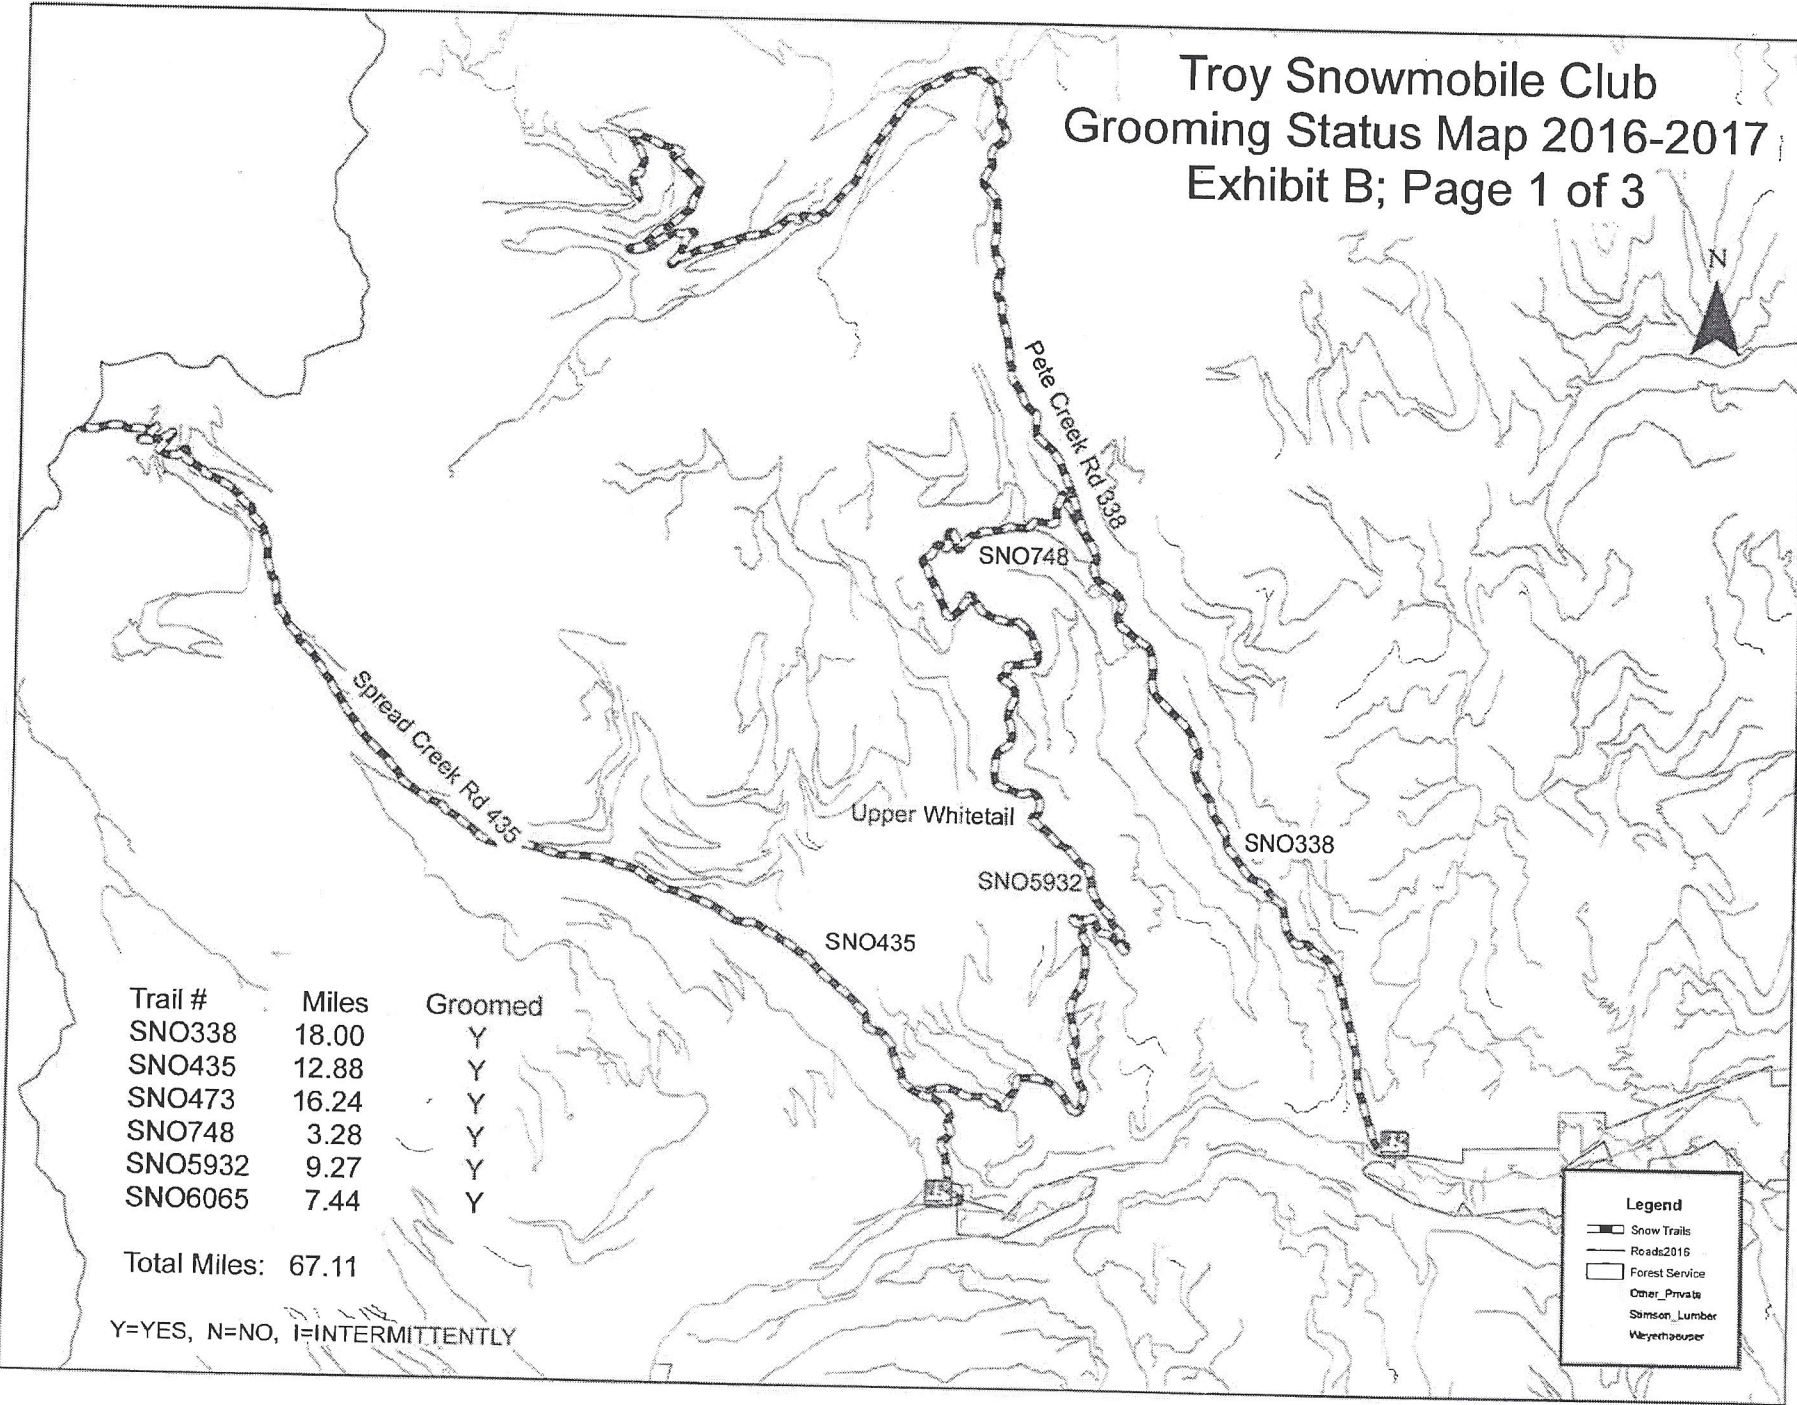

# Troy Snowmobile Club Grooming Status Map 2016-2017 Exhibit B; Page 1 of 3

N

Trail #	Miles	Groomed
SNO338	18.00	Y
SNO435	12.88	Y
SNO473	16.24	Y
SNO748	3.28	Y
SNO5932	9.27	Y
SNO6065	7.44	Y

Total Miles: 67.11

Y=YES, N=NO, I=INTERMITTENTLY

**Legend**

-  Snow Trails
-  Roads2016
-  Forest Service
-  Other\_Private
-  Simson\_Lumber
-  Weyerhaeuser

# Troy Snowmobile Club Grooming Status Map 2016-2017 Exhibit B; Page 2 of 3

Trail #	Miles	Groomed
SNO338	18.00	Y
SNO435	12.88	Y
SNO473	16.24	Y
SNO748	3.28	Y
SNO5932	9.27	Y
SNO6065	7.44	Y

Total Miles: 67.11

# Troy Snowmobile Club Grooming Status Map 2016-2017 Exhibit B; Page 3 of 3

Trail #	Miles	Groomed
SNO338	18.00	Y
SNO435	12.88	Y
SNO473	16.24	Y
SNO748	3.28	Y
SNO5932	9.27	Y
SNO6065	7.44	Y

Total Miles: 67.11